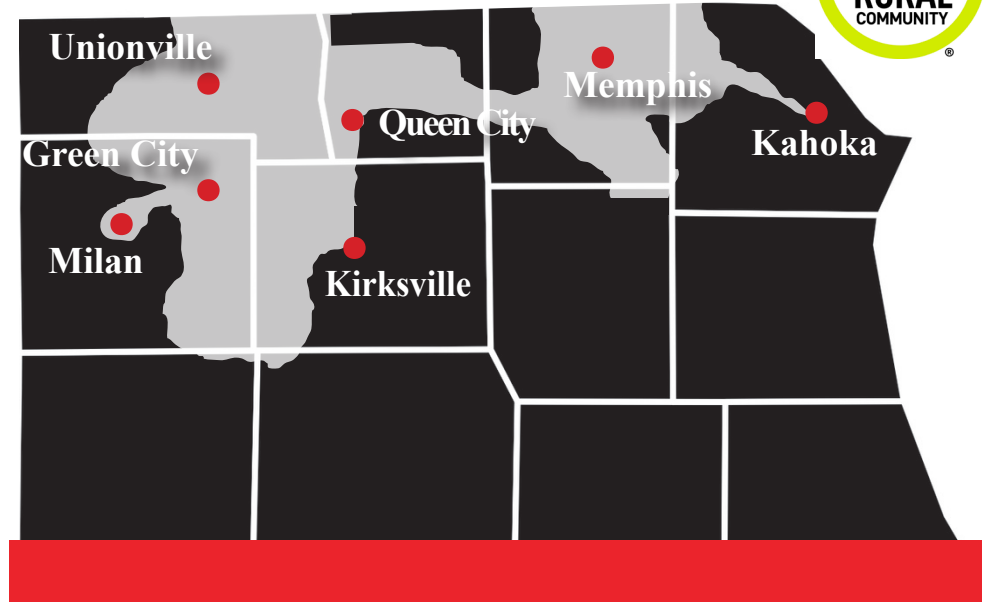

## Company Information:

Headquartered at 718 S. West St., Green City, Missouri  
Employees, 35 who live in NEMR's service area  
Serves over 6,200 locations in 9 rural counties

## ILEC Exchanges:

- 1,418 square miles served
- 14 exchanges in Northeast Missouri: Arbela, Brock, Green City, Lemons, Luray, Martinstown, Memphis, Novinger, Omaha, Pollock, Queen City, Tobin Creek, Unionville, and Winigan
- 5,400 broadband internet customers
- 3,600 telephone customers
- 1,000 television customers

## Outside Exchanges:

- 700 Broadband internet customers, serving parts of Downing, Gorin, Kahoka, Kirksville, Lancaster, and Milan
- 2020**-Received a Missouri Grant and buried Fiber-To-The-Home to over 150 locations in the Spring Lake/Yarrow community, southwest of Kirksville  
**2021**-NEMR was the winning bidder in the RDOF auction for four census blocks outside of Kirksville  
**2023**-Awarded \$8.9 million through the American Rescue Plan Act (ARPA) Broadband Infrastructure Grant Program, to build FTTH in rural Milan and Putnam County  
**2023**-Awarded \$8.8 million through USDA RUS Reconnect 4 Grant, to build FTTH to the town of Downing and rural Downing

### COMMUNITIES

Arbela      Novinger  
Brock      Omaha  
Green City      Pollock  
Lemons      Queen City  
Luray      Tobin Creek  
Martinstown      Unionville  
Memphis      Winigan